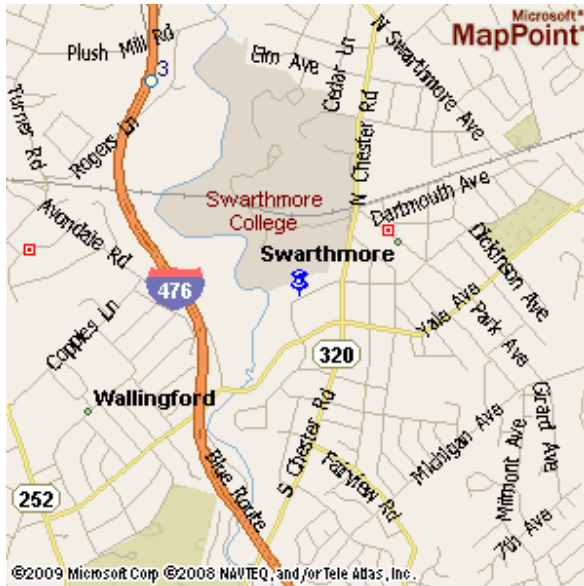

# Directions to Swarthmore Presbyterian Church

727 Harvard Avenue, Swarthmore, PA 19081 phone: 610-543-4712

**Parking** is available on Harvard Avenue and in the parking lot behind the church.

## From Philadelphia via 95

- I-95 South to I-476 (Blue Route). I-476 to Exit 3 (Baltimore Pike, Media, Swarthmore). Turn right onto Baltimore Pike at end of ramp.
- Follow directions under "**Via Baltimore Pike**" below.

## Via the Blue Route (I-476)

- From I-476 (Blue Route) take Exit 3 (Baltimore Pike, Media, Swarthmore) and follow signs to Swarthmore at end of exit ramp.
- Follow directions under "**Via Baltimore Pike**" below.

## Via Baltimore Pike

- At intersection of Baltimore Pike and 320 (Springfield Mall, Lukoil station, and a stop light) turn south onto 320 South.
- At the first light follow 320 South by turning right.
- Follow 320 South past Swarthmore College and under railroad tracks.
- At next cross street (Harvard Avenue), turn right; there is a sign at the corner which says "Swarthmore Presbyterian Church."
- The church is the third building on the right. Entrance to the parking lot is the first driveway on the right. Parking is behind the church.